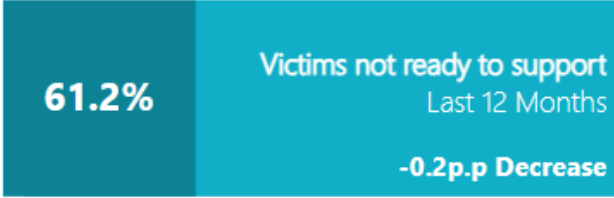

866

Last 12 Months - Number of DA Crimes

-19% Decrease

1,069 to 866

Domestic Abuse Crimes

Domestic Abuse Victims

Crime Type

Outcome