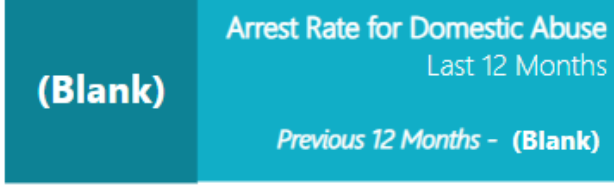

866

Last 12 Months - Number of DA Crimes

-19% Decrease

1,069 to 866

Domestic Abuse Crimes

Domestic Abuse Victims

Crime Type

Outcome