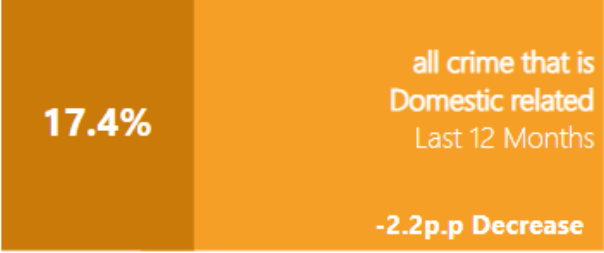

866

Last 12 Months - Number of DA Crimes

-19% Decrease

1,069 to 866

Domestic Abuse Crimes

Domestic Abuse Victims

Crime Type

Outcome

supportive | professional | integrity | respect | impartial | transparent

NORFOLK
CONSTABULARY
Our Priority is You

Serious Violence & Knife Crime

672

Last 12 Months - Number of Violence with Injury

-18% Decrease